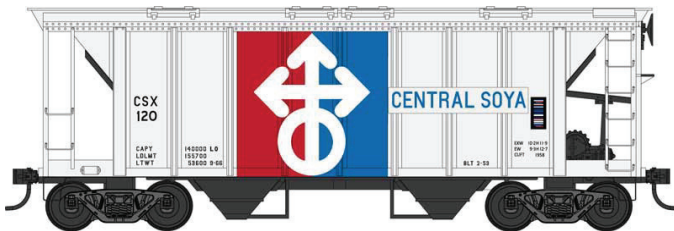

Central Soya
#42209 Road #120
#42210 Road #125
#42211 Road #133