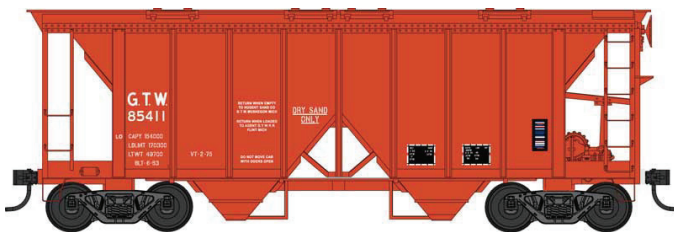

Grand Trunk Western
#42221 Road #85411
#42222 Road #85412
#42223 Road #85416